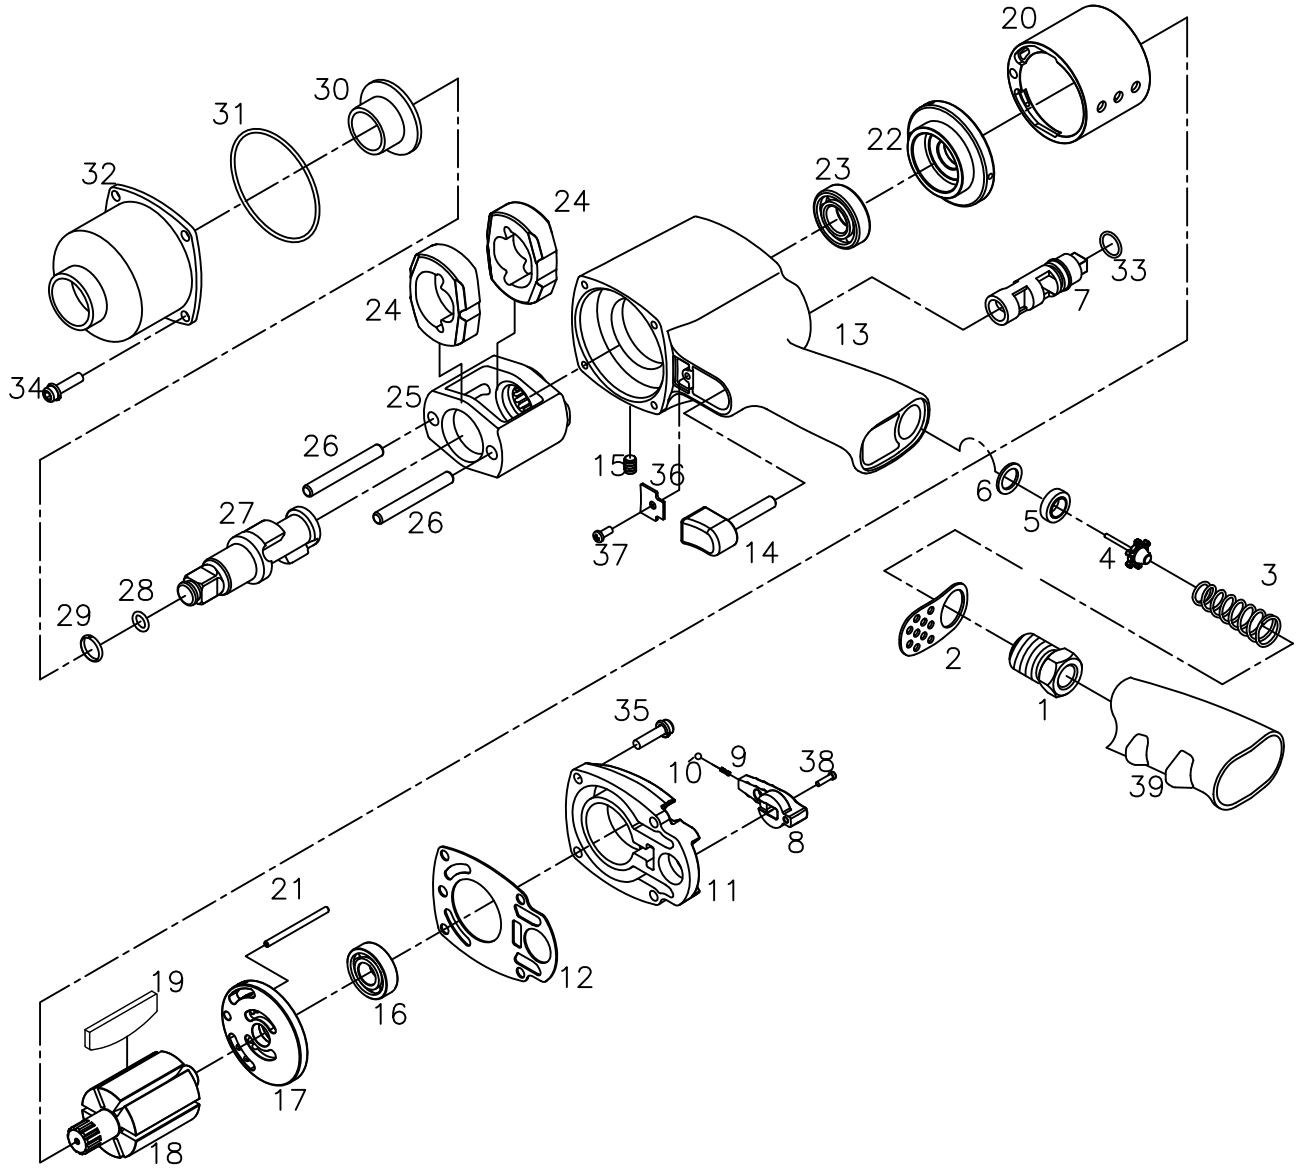

AT-2212 **GAV** HAVALI SOMUN SÖKME

Item No.	Part No.	Description	Q'ty	Item No.	Part No.	Description	Q'ty
1	328822	INLET BUSHING	1	28	OR7718	RETAINER O-RING	1
2	328802E	EXHAUST DEFLECTOR	1	29	328830-4	SOCKET RETAINER	1
3	328803XP	THROTTLE VALVE SPRING	1	30	611229	ANVIL BUSHING	1
4	328804C	VALVE STEM	1	31	OR5115	O-RING	1
5	328835	THROTTLE VALVE SEAT	1	32	221232	HAMMER HOUSING	1
6	328825S	SPACER	1	33	OR1712	O-RING	1
7	221207	REVERSE VALVE	1	34	CAP1019-N	SCREW	4
8	221208	REGULATOR	1	35	CAP1025	SCREW	4
9	SS0212	SPRING	1	36	221236	TRIGGER FIXTURE	1
10	SB0003-1	STELL BALL(φ3)	1	37	221237	SCREW	1
11	221211	HOUSING CAP	1	38	221237-B	SCREW	1
12	221212	GASKET	1	39	2312XP46	GRIP	1
13	221213	MOTOR HOUSING	1				
14	221214	TRIGGER	1				
15	HEXM506	PLUG SCREW	1				
16	B6001Z	BALL BEARING	1				
17	231220	REAR PLATE	1				
18	611218-T	ROTOR	1				
19	611219C	ROTOR BLADE	6				
20	221220	CYLINDER	1				
21	P0468	GUIDE PIN	1				
22	221222	FRONT PLATE	1				
23	B6002	BALL BEARING	1				
24	611225	HAMMER	2				
25	611224	HAMMER FRAME	1				
26	611223	HAMMER PIN	2				
27	611226	ANVIL	1				